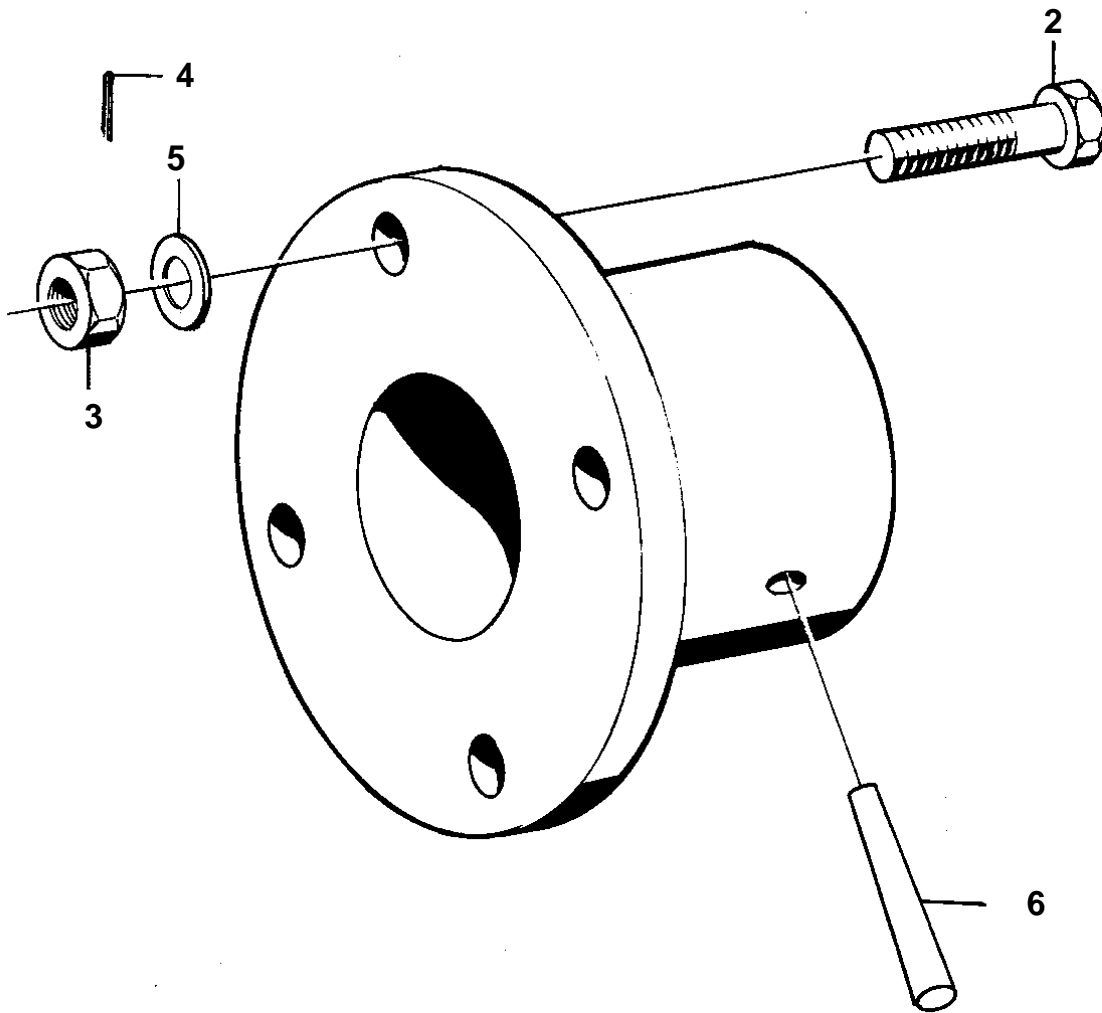

COMMON

1

4624

COMMON

REF	PART NO.	QTY	DESCRIPTION	NOTES
1	829281	1	Companion flange	45MM HOLE FOR PROPELLER SHAFT.
2	955692	4	· Screw	L = 32 MM
	955691	4	· Screw	L = 25 MM
3	955883	4	· Nut	
4	907834	4	· Cotter pin	
5	941909	4	· Spring washer	
6	907617	1	· Pin	